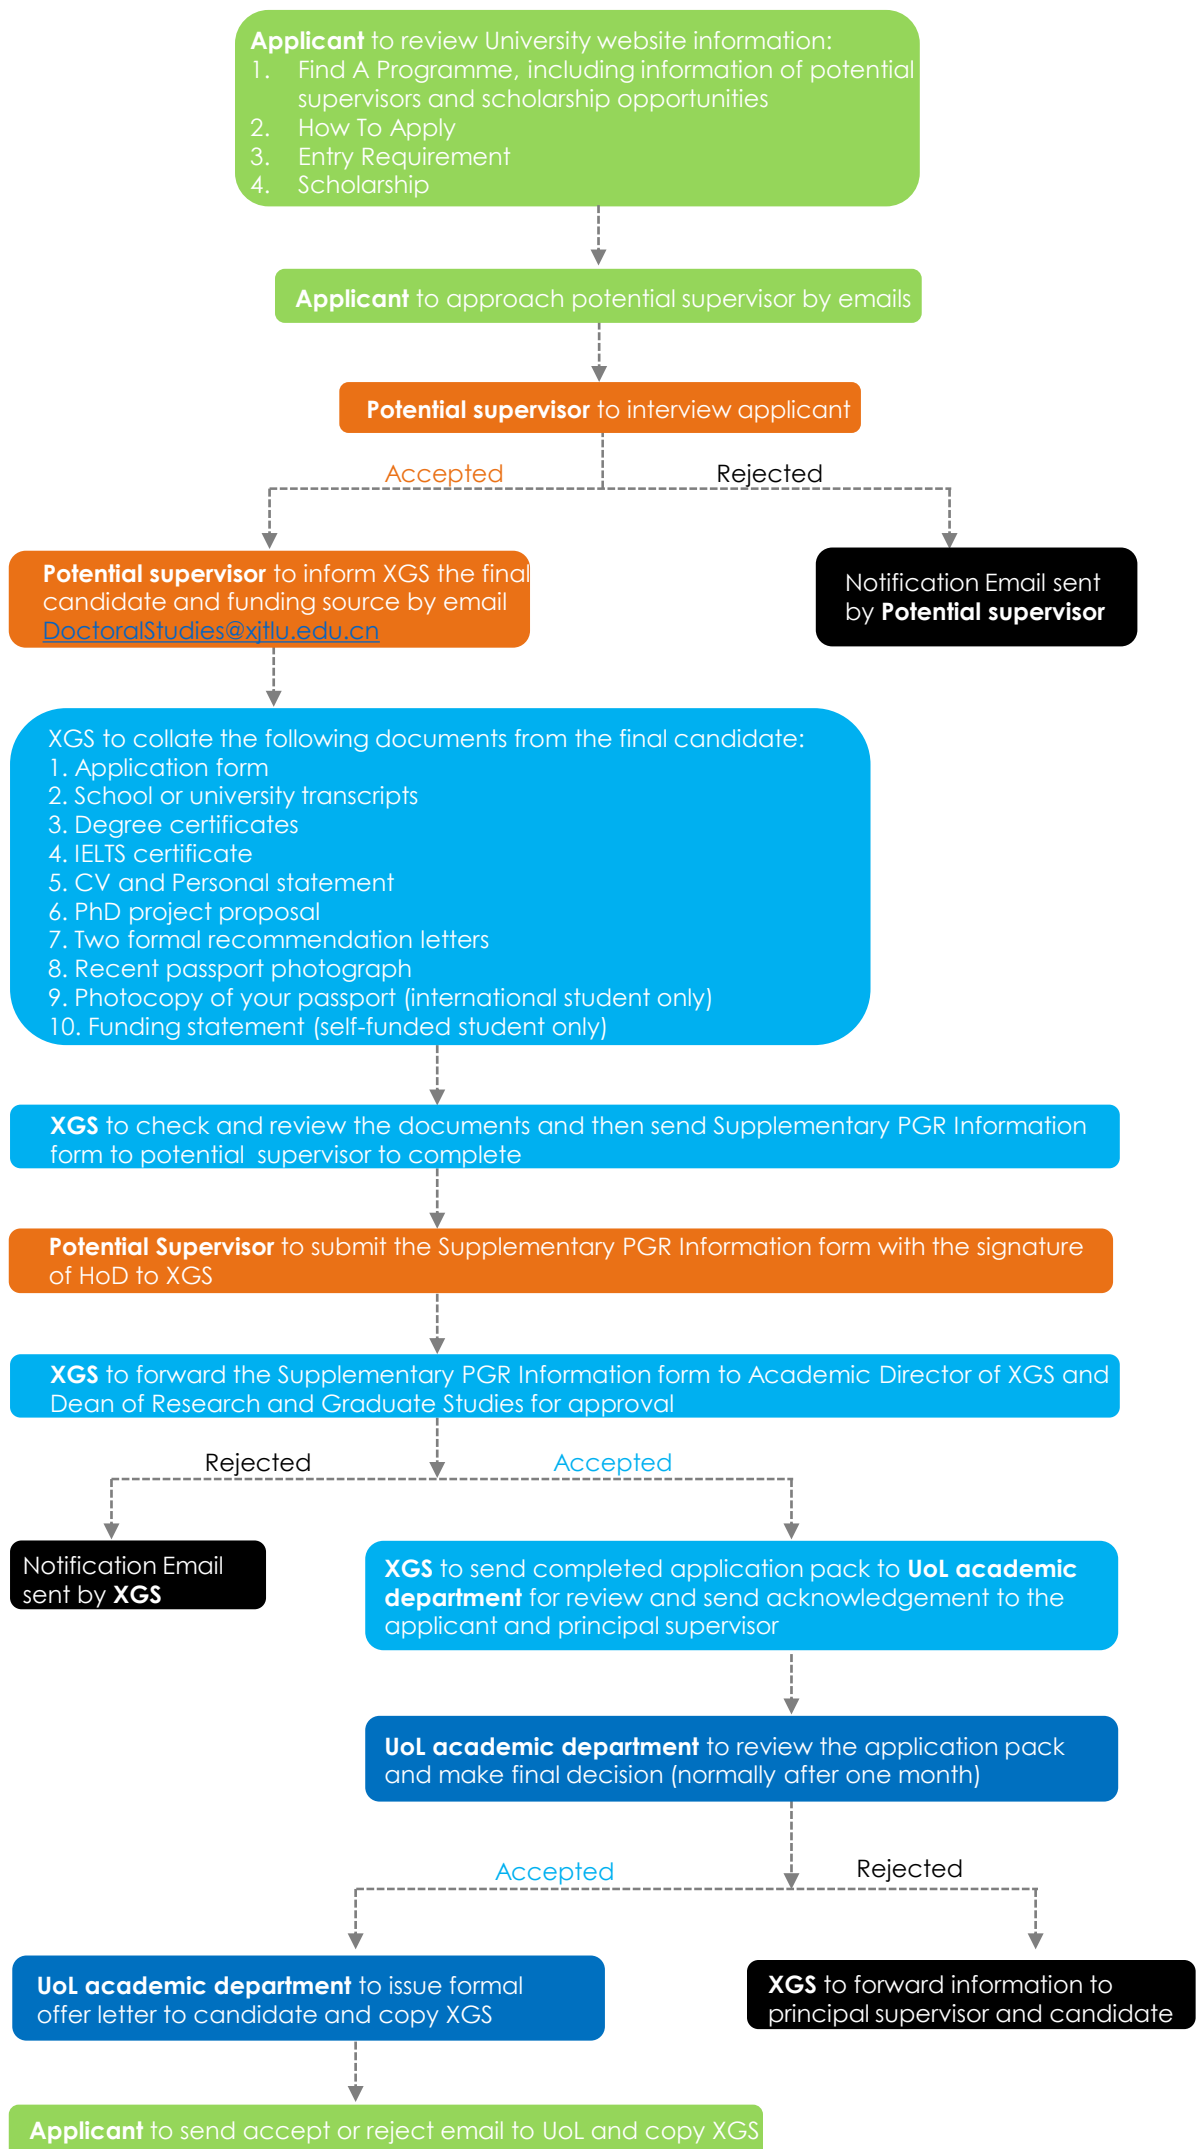

# Xi'an Jiaotong-Liverpool University PhD Application Process

March 2019

Note: XGS refers to XJTLU Graduate School  
PhD Admission and Post-doc Support team [DoctoralStudies@xjtlu.edu.cn](mailto:DoctoralStudies@xjtlu.edu.cn)